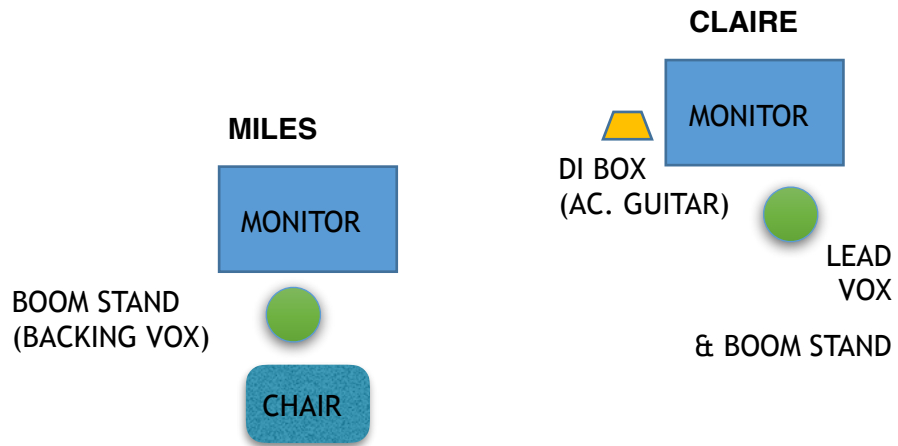

CLAIRE COUPLAND - DUO  
STAGE PLOT + INPUT LIST

AUDIENCE

## **INPUTS:**

Claire Coupland - lead vocals, acoustic guitar (DI)

### **Need:**

1x guitar DI  
1x XLR (mic)  
vocal mic (Beta 58 or similar)  
boom stand

Miles Zurawell - dobro, backing vocals

### **Need:**

XLR x 2 (dobro, vocal mic)  
mic stand (bringing own mic and DI)  
Chair (sitting)